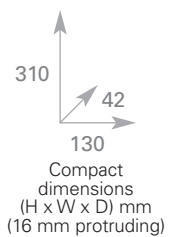

ELEKTA VIDEO DOOR PHONE ENTRY PANEL

COLOURS