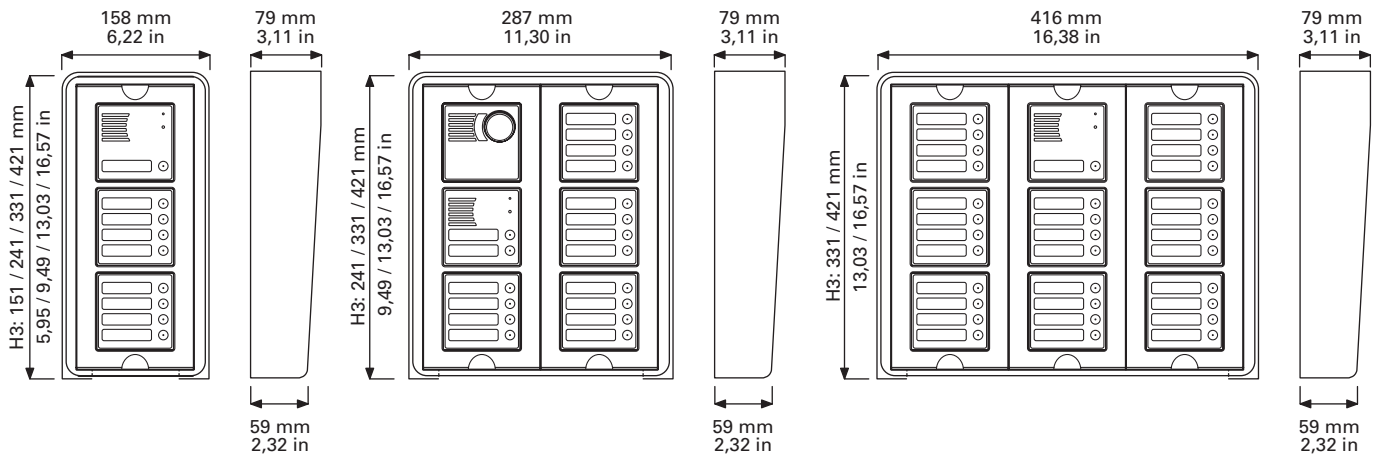

DIMENSIONS

SINTHESI ENTRY PANEL FLUSH-MOUNTED VERSION

NOTE: H1 = 114, 204, 294, 384 indicates flush mounting height and H2 = 119, 209, 299, 389 indicates to total height relative to 1, 2, 3 and 4 module versions.

WALL-MOUNTED VERSION

NOTE: H3 referred to the total height may differ according to the number of modules that the case may contain.

K-STEEL ARMORED ENTRY PANEL

55 mm
2,16 in

NOTE: H1 = 139, 256, 376, 522 indicates flush mounting height and H2 = 148, 266, 384, 532 indicates to total height relative to 1, 2, 3 and 4 module versions.

DIMENSIONS VIDEO DOOR PHONE SYSTEM

Dimension HEIGHT				Number of buttons on entry panel					
Flush H1		Flush H2		1 row	2 rows	3 rows	4 rows	5 rows	6 rows
mm	in	mm	in						
297	11,69	312	12,28	-	4	-	-	-	-
321	12,64	336	13,23	-	6	-	30	-	-
345	13,58	360	14,17	1-2	8	27	-	53	60
369	14,53	384	15,12	-	10	-	38	-	66
393	15,47	408	16,06	3-4	12	-	-	-	-
417	16,42	432	17,01	5	14	-	-	-	-
441	17,36	456	17,95	6	16	40	50	74	84
465	18,31	480	18,90	7	18	-	-	-	-
489	19,25	504	19,84	8	20	-	-	-	-
513	20,19	528	20,79	-	22	-	-	-	-
537	21,14	552	21,73	-	24	-	-	-	-
561	22,08	576	22,68	-	26	-	-	-	-
585	23,03	600	23,62	-	28	-	-	-	-
Dimension WIDTH		Flush	mm	102	194	307	399	512	604
			in	4,01	7,64	12,08	15,71	20,16	23,78
		Front	mm	113	205	318	410	523	615
			in	5,23	8,07	12,52	16,14	20,59	24,21