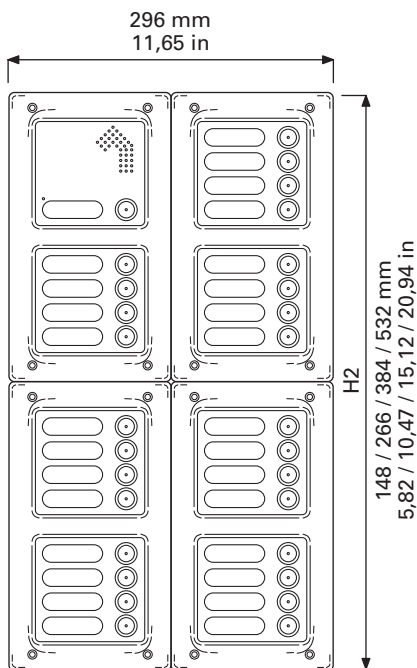

DIMENSIONS

SINTHESI ENTRY PANEL FLUSH-MOUNTED VERSION

NOTE: H1 = 114, 204, 294, 384 indicates flush mounting height and H2 = 119, 209, 299, 389 indicates to total height relative to 1, 2, 3 and 4 module versions.

WALL-MOUNTED VERSION

NOTE: H3 referred to the total height may differ according to the number of modules that the case may contain.

K-STEEL ARMORED ENTRY PANEL

55 mm
2,16 in

NOTE: H1 = 139, 256, 376, 522 indicates flush mounting height and H2 = 148, 266, 384, 532 indicates to total height relative to 1, 2, 3 and 4 module versions.

DIMENSIONS VIDEO DOOR PHONE SYSTEM

Dimension HEIGHT				Number of buttons on entry panel					
Flush H1		Flush H2		1 row	2 rows	3 rows	4 rows	5 rows	6 rows
mm	in	mm	in						
297	11,69	312	12,28	-	4	-	-	-	-
321	12,64	336	13,23	-	6	-	30	-	-
345	13,58	360	14,17	1-2	8	27	-	53	60
369	14,53	384	15,12	-	10	-	38	-	66
393	15,47	408	16,06	3-4	12	-	-	-	-
417	16,42	432	17,01	5	14	-	-	-	-
441	17,36	456	17,95	6	16	40	50	74	84
465	18,31	480	18,90	7	18	-	-	-	-
489	19,25	504	19,84	8	20	-	-	-	-
513	20,19	528	20,79	-	22	-	-	-	-
537	21,14	552	21,73	-	24	-	-	-	-
561	22,08	576	22,68	-	26	-	-	-	-
585	23,03	600	23,62	-	28	-	-	-	-
Dimension WIDTH		Flush	mm	102	194	307	399	512	604
			in	4,01	7,64	12,08	15,71	20,16	23,78
		Front	mm	113	205	318	410	523	615
			in	5,23	8,07	12,52	16,14	20,59	24,21