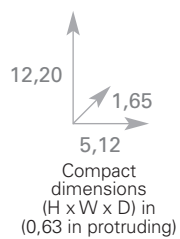

ELEKTA VIDEO DOOR PHONE ENTRY PANEL

COLOURS