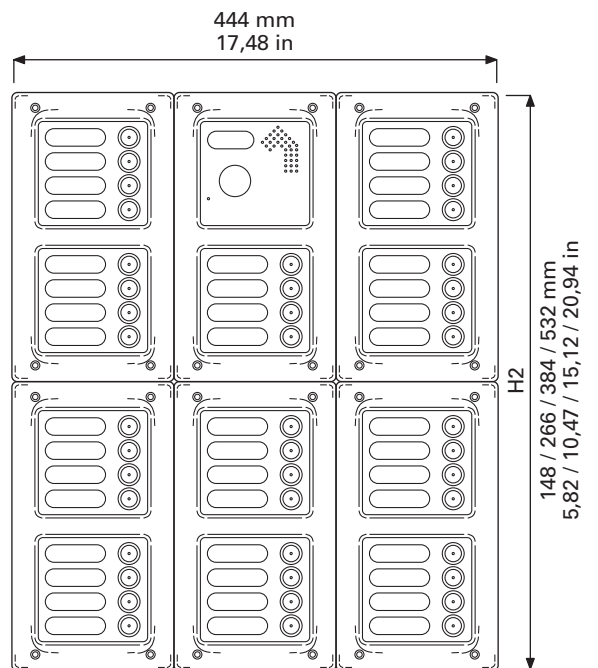

DIMENSIONS

SINTHESI ENTRY PANEL FLUSH-MOUNTED VERSION

NOTE: H1 = 114, 204, 294, 384 indicates flush mounting height and H2 = 119, 209, 299, 389 indicates to total height relative to 1, 2, 3 and 4 module versions.

WALL-MOUNTED VERSION

NOTE: H3 referred to the total height may differ according to the number of modules that the case may contain.

K-STEEL ARMORED ENTRY PANEL

55 mm
2,16 in

NOTE: H1 = 139, 256, 376, 522 indicates flush mounting height and H2 = 148, 266, 384, 532 indicates to total height relative to 1, 2, 3 and 4 module versions.

DIMENSIONS

SMYLE ENTRY PANEL

VIDEO DOOR PHONE VERSION

DOOR PHONE VERSION

EMBEDDING BOX AND FRAME

MIKRA ENTRY PANEL

DIMENSIONS

MOD. 725 ENTRY PANEL VIDEO DOOR PHONE SYSTEM

DIMENSIONS VIDEO DOOR PHONE SYSTEM

Dimension HEIGHT				Number of buttons on entry panel					
Flush H1		Flush H2		1 row	2 rows	3 rows	4 rows	5 rows	6 rows
mm	in	mm	in						
297	11,69	312	12,28	-	4	-	-	-	-
321	12,64	336	13,23	-	6	-	30	-	-
345	13,58	360	14,17	1-2	8	27	-	53	60
369	14,53	384	15,12	-	10	-	38	-	66
393	15,47	408	16,06	3-4	12	-	-	-	-
417	16,42	432	17,01	5	14	-	-	-	-
441	17,36	456	17,95	6	16	40	50	74	84
465	18,31	480	18,90	7	18	-	-	-	-
489	19,25	504	19,84	8	20	-	-	-	-
513	20,19	528	20,79	-	22	-	-	-	-
537	21,14	552	21,73	-	24	-	-	-	-
561	22,08	576	22,68	-	26	-	-	-	-
585	23,03	600	23,62	-	28	-	-	-	-
Dimension WIDTH		Flush	mm	102	194	307	399	512	604
			in	4,01	7,64	12,08	15,71	20,16	23,78
		Front	mm	113	205	318	410	523	615
			in	5,23	8,07	12,52	16,14	20,59	24,21