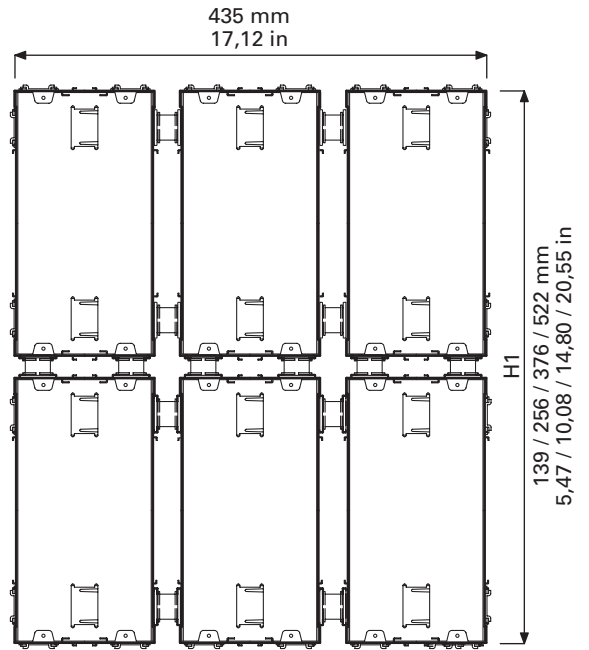

DIMENSIONS

SINTHESI ENTRY PANEL FLUSH-MOUNTED VERSION

NOTE: H1 = 114, 204, 294, 384 indicates flush mounting height and H2 = 119, 209, 299, 389 indicates to total height relative to 1, 2, 3 and 4 module versions.

WALL-MOUNTED VERSION

NOTE: H3 referred to the total height may differ according to the number of modules that the case may contain.

K-STEEL ARMORED ENTRY PANEL

55 mm
2,16 in

NOTE: H1 = 139, 256, 376, 522 indicates flush mounting height and H2 = 148, 266, 384, 532 indicates to total height relative to 1, 2, 3 and 4 module versions.

DIMENSIONS VIDEO DOOR PHONE SYSTEM

Dimension HEIGHT				Number of buttons on entry panel					
Flush H1		Flush H2		1 row	2 rows	3 rows	4 rows	5 rows	6 rows
mm	in	mm	in						
297	11,69	312	12,28	-	4	-	-	-	-
321	12,64	336	13,23	-	6	-	30	-	-
345	13,58	360	14,17	1-2	8	27	-	53	60
369	14,53	384	15,12	-	10	-	38	-	66
393	15,47	408	16,06	3-4	12	-	-	-	-
417	16,42	432	17,01	5	14	-	-	-	-
441	17,36	456	17,95	6	16	40	50	74	84
465	18,31	480	18,90	7	18	-	-	-	-
489	19,25	504	19,84	8	20	-	-	-	-
513	20,19	528	20,79	-	22	-	-	-	-
537	21,14	552	21,73	-	24	-	-	-	-
561	22,08	576	22,68	-	26	-	-	-	-
585	23,03	600	23,62	-	28	-	-	-	-
Dimension WIDTH		Flush	mm	102	194	307	399	512	604
			in	4,01	7,64	12,08	15,71	20,16	23,78
		Front	mm	113	205	318	410	523	615
			in	5,23	8,07	12,52	16,14	20,59	24,21