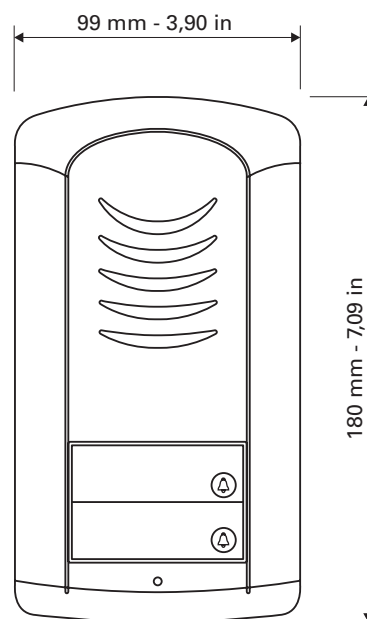

DOOR PHONE VERSION