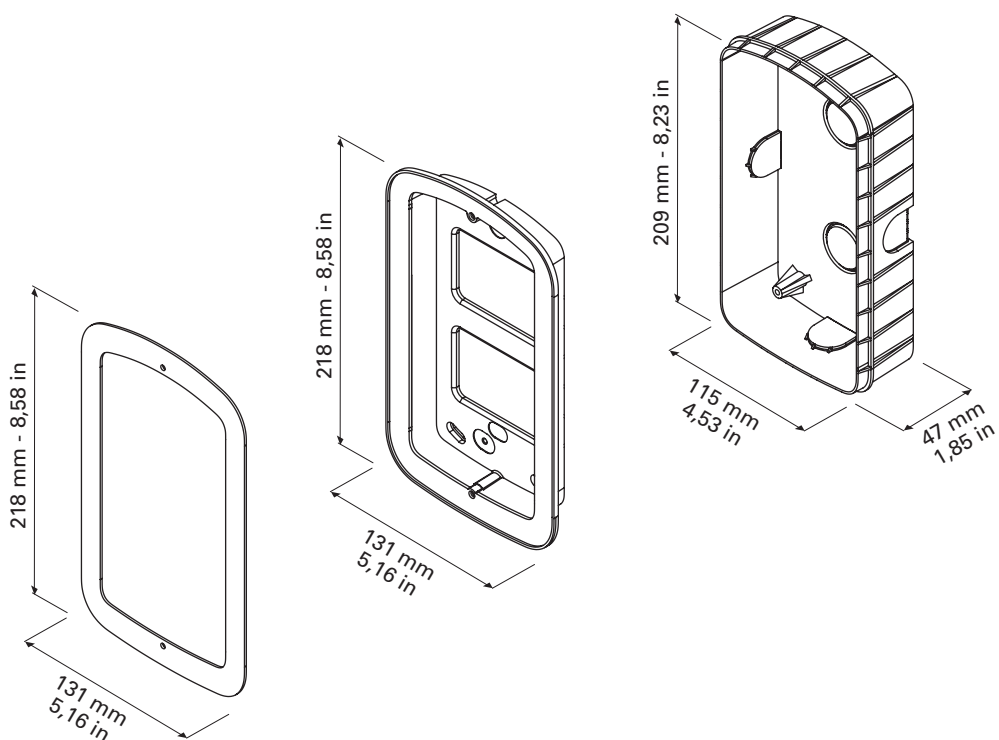

WALL-MOUNTED VERSION

NOTE: H3 referred to the total height may differ according to the number of modules that the case may contain.

K-STEEL ARMORED ENTRY PANEL

55 mm
2,16 in

NOTE: H1 = 139, 256, 376, 522 indicates flush mounting height and H2 = 148, 266, 384, 532 indicates to total height relative to 1, 2, 3 and 4 module versions.

DIMENSIONS

SMYLE ENTRY PANEL

VIDEO DOOR PHONE VERSION

DOOR PHONE VERSION

EMBEDDING BOX AND FRAME

MIKRA ENTRY PANEL

DIMENSIONS

MOD. 725 ENTRY PANEL VIDEO DOOR PHONE SYSTEM

DIMENSIONS VIDEO DOOR PHONE SYSTEM

Dimension HEIGHT				Number of buttons on entry panel					
Flush H1		Flush H2		1 row	2 rows	3 rows	4 rows	5 rows	6 rows
mm	in	mm	in						
297	11,69	312	12,28	-	4	-	-	-	-
321	12,64	336	13,23	-	6	-	30	-	-
345	13,58	360	14,17	1-2	8	27	-	53	60
369	14,53	384	15,12	-	10	-	38	-	66
393	15,47	408	16,06	3-4	12	-	-	-	-
417	16,42	432	17,01	5	14	-	-	-	-
441	17,36	456	17,95	6	16	40	50	74	84
465	18,31	480	18,90	7	18	-	-	-	-
489	19,25	504	19,84	8	20	-	-	-	-
513	20,19	528	20,79	-	22	-	-	-	-
537	21,14	552	21,73	-	24	-	-	-	-
561	22,08	576	22,68	-	26	-	-	-	-
585	23,03	600	23,62	-	28	-	-	-	-
Dimension WIDTH		Flush	mm	102	194	307	399	512	604
			in	4,01	7,64	12,08	15,71	20,16	23,78
		Front	mm	113	205	318	410	523	615
			in	5,23	8,07	12,52	16,14	20,59	24,21