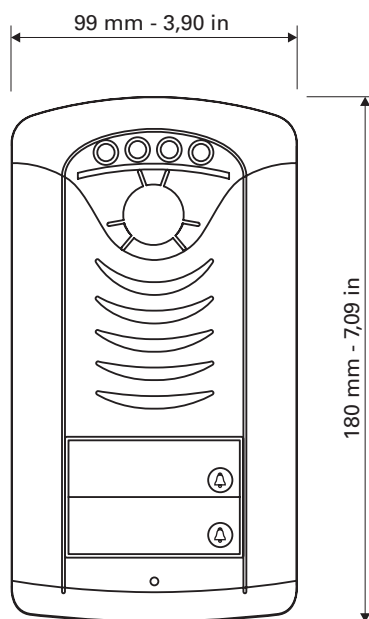

DIMENSIONS

SMYLE ENTRY PANEL

VIDEO DOOR PHONE VERSION