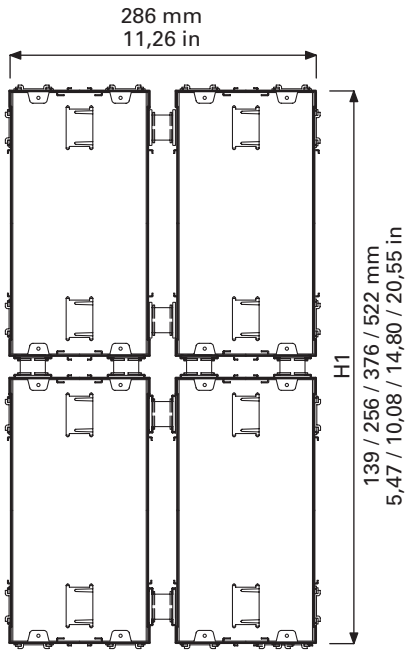

DIMENSIONS

SINTHESI ENTRY PANEL FLUSH-MOUNTED VERSION

NOTE: H1 = 114, 204, 294, 384 indicates flush mounting height and H2 = 119, 209, 299, 389 indicates to total height relative to 1, 2, 3 and 4 module versions.

WALL-MOUNTED VERSION

NOTE: H3 referred to the total height may differ according to the number of modules that the case may contain.

K-STEEL ARMORED ENTRY PANEL

55 mm
2,16 in

NOTE: H1 = 139, 256, 376, 522 indicates flush mounting height and H2 = 148, 266, 384, 532 indicates to total height relative to 1, 2, 3 and 4 module versions.

DIMENSIONS VIDEO DOOR PHONE SYSTEM

Dimension HEIGHT				Number of buttons on entry panel					
Flush H1		Flush H2		1 row	2 rows	3 rows	4 rows	5 rows	6 rows
mm	in	mm	in						
297	11,69	312	12,28	-	4	-	-	-	-
321	12,64	336	13,23	-	6	-	30	-	-
345	13,58	360	14,17	1-2	8	27	-	53	60
369	14,53	384	15,12	-	10	-	38	-	66
393	15,47	408	16,06	3-4	12	-	-	-	-
417	16,42	432	17,01	5	14	-	-	-	-
441	17,36	456	17,95	6	16	40	50	74	84
465	18,31	480	18,90	7	18	-	-	-	-
489	19,25	504	19,84	8	20	-	-	-	-
513	20,19	528	20,79	-	22	-	-	-	-
537	21,14	552	21,73	-	24	-	-	-	-
561	22,08	576	22,68	-	26	-	-	-	-
585	23,03	600	23,62	-	28	-	-	-	-
Dimension WIDTH		Flush	mm	102	194	307	399	512	604
			in	4,01	7,64	12,08	15,71	20,16	23,78
		Front	mm	113	205	318	410	523	615
			in	5,23	8,07	12,52	16,14	20,59	24,21