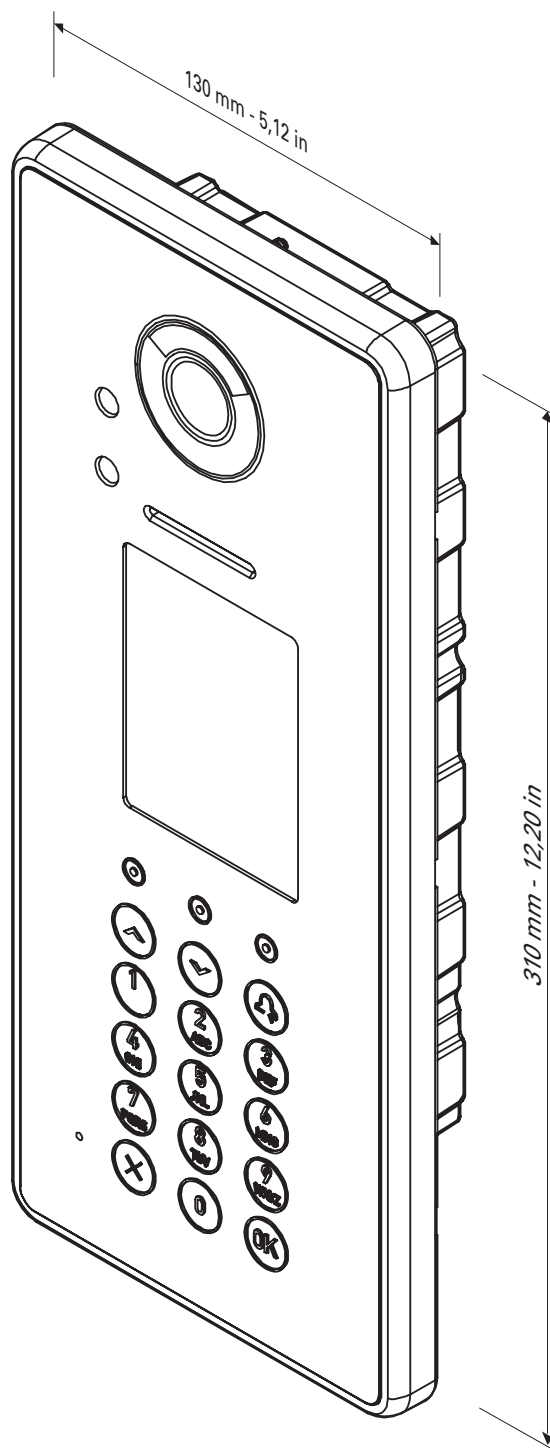

ELEKTA VIDEO DOOR PHONE ENTRY PANEL

COLOURS