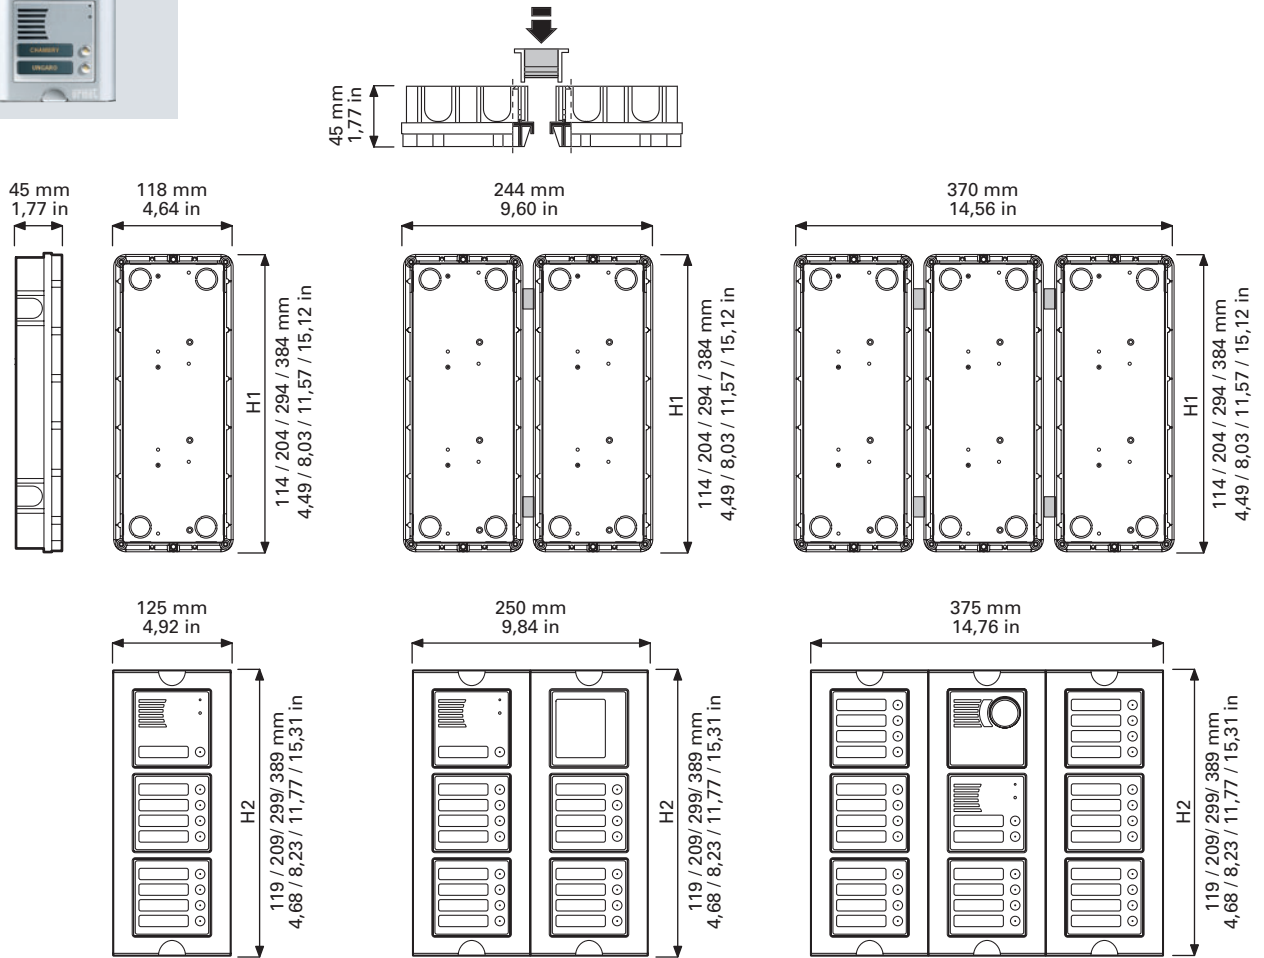

DIMENSIONS

SINTHESI ENTRY PANEL FLUSH-MOUNTED VERSION

NOTE: H1 = 114, 204, 294, 384 indicates flush mounting height and H2 = 119, 209, 299, 389 indicates to total height relative to 1, 2, 3 and 4 module versions.

WALL-MOUNTED VERSION

NOTE: H3 referred to the total height may differ according to the number of modules that the case may contain.

K-STEEL ARMORED ENTRY PANEL

55 mm
2,16 in

NOTE: H1 = 139, 256, 376, 522 indicates flush mounting height and H2 = 148, 266, 384, 532 indicates to total height relative to 1, 2, 3 and 4 module versions.

DIMENSIONS VIDEO DOOR PHONE SYSTEM

Dimension HEIGHT				Number of buttons on entry panel					
Flush H1		Flush H2		1 row	2 rows	3 rows	4 rows	5 rows	6 rows
mm	in	mm	in						
297	11,69	312	12,28	-	4	-	-	-	-
321	12,64	336	13,23	-	6	-	30	-	-
345	13,58	360	14,17	1-2	8	27	-	53	60
369	14,53	384	15,12	-	10	-	38	-	66
393	15,47	408	16,06	3-4	12	-	-	-	-
417	16,42	432	17,01	5	14	-	-	-	-
441	17,36	456	17,95	6	16	40	50	74	84
465	18,31	480	18,90	7	18	-	-	-	-
489	19,25	504	19,84	8	20	-	-	-	-
513	20,19	528	20,79	-	22	-	-	-	-
537	21,14	552	21,73	-	24	-	-	-	-
561	22,08	576	22,68	-	26	-	-	-	-
585	23,03	600	23,62	-	28	-	-	-	-
Dimension WIDTH		Flush	mm	102	194	307	399	512	604
			in	4,01	7,64	12,08	15,71	20,16	23,78
		Front	mm	113	205	318	410	523	615
			in	5,23	8,07	12,52	16,14	20,59	24,21