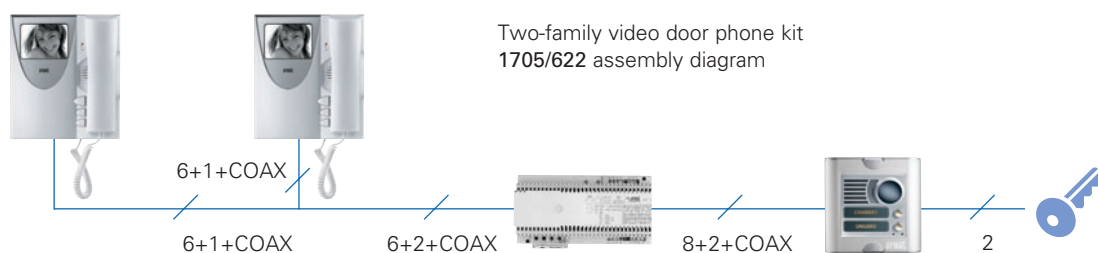

See specific section for system features and accessories.