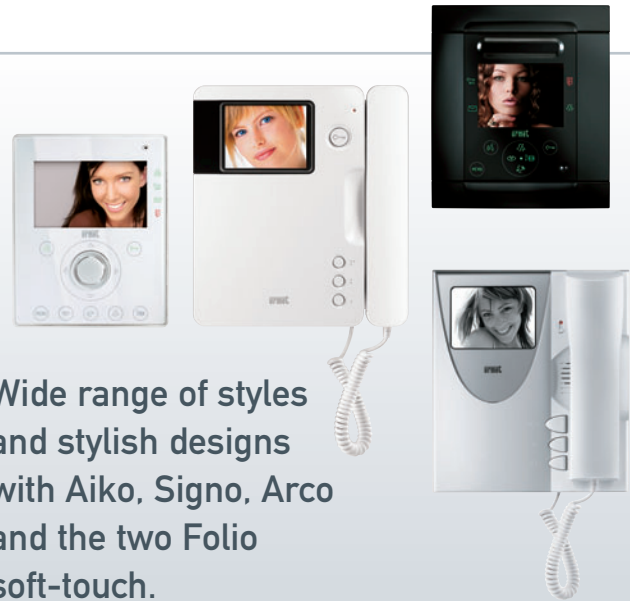

EXPANDABLE KITS

Wide range of styles and stylish designs with Aiko, Signo, Arco and the two Folio soft-touch.

- All basic system components all contained in a pack
- Wide choice of styles
- New 2Voice kit series **new**

Available with Sinthesi entry panel, the expandable Urmet one- and two-family kits can be used to make systems capable of growing along with the needs of the building simply by adding new buttons.

All audio and video door phones in the expandable kit series are provided with supplementary buttons for more flexibility of functions and use.