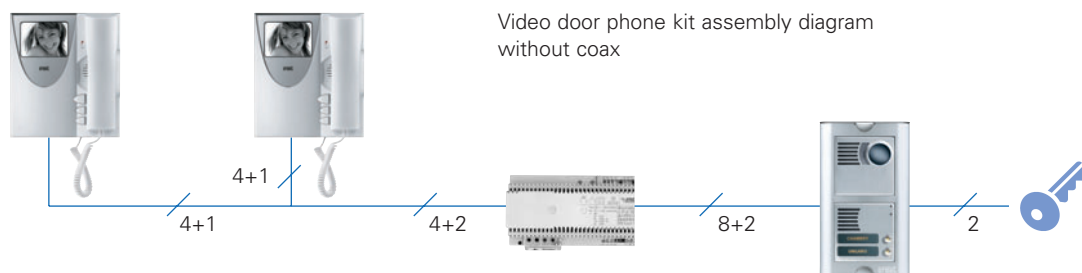

The kits consist of:

- Video door phone
- Power supply unit 1083/20
- 2Voice bracket for assembly to wall 1740/83
- Sinthesi two-module flush mounting box 1145/52
- Sinthesi two-module frame 1145/62
(one-family kits also include a one-button front panel 1745/107)
- Loudspeaking unit with colour camera 1083/72
- Four-user distributor 1083/55 (in two-family versions)

Two-family 2Voice kit assembly diagram

Colour.

VIDEO KITS

5 WIRE SYSTEM

1715/601	One-family 5 wire kit, B/W with ARCO video door phone and SINTHESI panel
1715/602	Two-family 5 wire kit, B/W with ARCO video door phone and SINTHESI panel

The kits consist of:

- Arco video door phone
- Power supply unit 789/5B
- 5-wire bracket 1705/955
- Sinthesi flush-mounting box 1145/52
- Frame and rim 1145/62
- Loudspeaking unit with B/W camera 1745/21 (for 1715/601 kit) or 1745/22 (for 1715/602 kit)