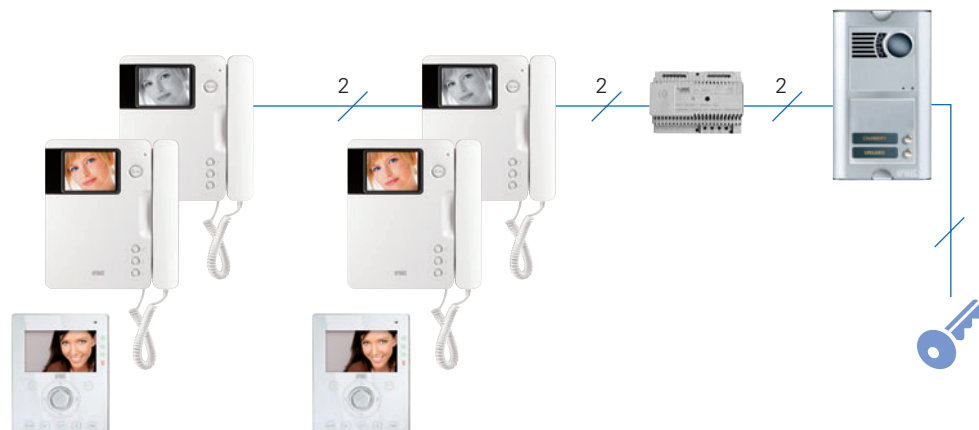

SINTHESI KITS

Sinthesi entry panel kits can be used in one- and two-family villa systems and as basic systems in condos and residential compounds. Expandability is ensured by the modular entry panel and can be implemented by adding modules because the kits contain devices in common to all Urmet systems, such as 2Voice and 5-wire video devices.

VIDEO KITS

2VOICE SYSTEM

1783/631 new	One-family 2Voice colour video kit with AIKO video door phone and SINTHESI panel
1783/632 new	Two-family 2Voice colour video kit with AIKO video door phone and SINTHESI panel
1783/621	One-family 2Voice colour video kit with SIGNO video door phone and SINTHESI panel
1783/622	Two-family 2Voice colour video kit with SIGNO video door phone and SINTHESI panel
1783/601	One-family 2Voice B/W video kit with SIGNO video door phone and SINTHESI panel
1783/602	Two-family 2Voice B/W video kit with SIGNO video door phone and SINTHESI panel

The kits consist of:

- Video door phone
- Power supply unit 1083/20
- 2Voice bracket for assembly to wall 1740/83
- Sinthesi two-module flush mounting box 1145/52
- Sinthesi two-module frame 1145/62
  (one-family kits also include a one-button front panel 1745/107)
- Loudspeaking unit with colour camera 1083/72
- Four-user distributor 1083/55 (in two-family versions)

Two-family 2Voice kit assembly diagram

Colour.