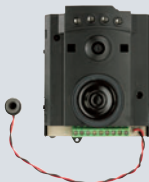

SMYLE

- Ideal for villa applications
- Only 99 mm wide, ideal for mounting on poles
- Two-size name tags and buttons: 15 x 60 and 30 x 60 mm
- Can be flush-mounted using the 1128/50 kit
- IP 44

Small, fun design for one and two-family villas. Smyle is ideal for villa applications and villa compounds as secondary entry panel in combination with Genya (positioned at main entrance). Available in door phone and video door phone versions (with semi pin-hole camera, adjustable by hand), Smyle has a smooth style minimum width to be installed on gate poles.

SMYLE AND SYSTEM COMPATIBILITY TABLE

Coax

4+n

SMYLE mod. 1129 - 1729

1129/1

1129/2

1729/1

1729/2

1729/6

1728/80

SMYLE ENTRY PANEL

Code	Description	System	Notes
1129/1	One-family audio entry panel	Audio 4+n Video Coax	Green LED backlighting. Wall-mounted installation.
1129/6	One-family audio entry panel in metal version (Zama)	Audio 4+n Video Coax	Green LED backlighting. Wall-mounted installation.
1129/2	Two-family audio entry panel	Audio 4+n Video Coax	Green LED backlighting. Wall-mounted installation.
1729/1	One-family video entry panel	Audio 4+n Video coax Video 5 wires	Green LED backlighting. Wall-mounted installation.
1729/2	Two-family video entry panel	Audio 4+n Video Coax Video 5 wires	Green LED backlighting. Wall-mounted installation.
1729/6	Low-profile wall mounted one-family entry panel with shockproof front	Audio 4+n Video coax Video 5 wires	Green LED backlighting. Wall-mounted installation.

Dimensions (W x H x D) 99 x 180 x 35 mm

Name tag dimensions (W x H): 60 x 15 mm for 1729/2 and 1129/2

Name tag dimensions (W x H): 60 x 35 mm for 1729/1 and 1129/1

ACCESSORIES

1129/50	Flush-mounting box with aluminium rim and frame Suitable for installing semi-flushed Smyle audio/video entry panel. Frame dimensions: W 131 x H 218 mm Dimensions of flush-mounting box: W 115 x H 209 x D 47 mm
1129/60	As 1129/50 but in ZAMA