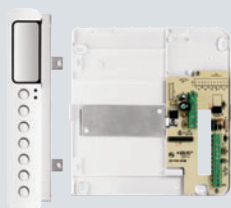

1740/86

BRACKET-LESS VIDEO DOOR PHONES COMPATIBLE WITH ALL SYSTEMS

Code	Dimensions (H x W x D) mm	Colour	Version
1740/1	225 x 205 x 50	White	B/W
1740/18	225 x 205 x 50	White	B/W - As 1740/1 but for 60Hz
1740/20 new	225 x 205 x 50	White	Signo video door phone retrofit version.
1740/40*	225 x 205 x 50	White	
1740/41*	225 x 205 x 50	Anthracite	
1740/42*	225 x 205 x 50	Platinum	

* For 50 and 60 Hz systems.

VIDEO DOOR PHONE WITH 2VOICE SYSTEM BRACKET

Code	Dimensions (H x W x D) mm	Colour	Version
1740/713 new	225 x 205 x 50	White	B/W
1740/753 new	225 x 205 x 50	White	

SYSTEM BRACKETS

Code	2Voice	IPvoice	Bibus VOP	Coax	5 wires	Features
1740/83 new		-	-	-	-	Ready for floor call connection.
1740/954	-	-		-	-	
1740/95	-		-	-	-	
1740/90	-	-	-		-	
1740/955	-	-	-	-		
1740/86	-	-	-		-	Bracket with button add-on consisting of six buttons for intercom service and two LEDs for indicating system state: door open (red LED) and call transfer (green LED). White. Dimensions (W x H x D) mm 246 x 225 x 50.
1083/96		-	-	-	-	Add-on to be combined with the 2Voice bracket. For managing intercom calls. White.

Colour. Yes.