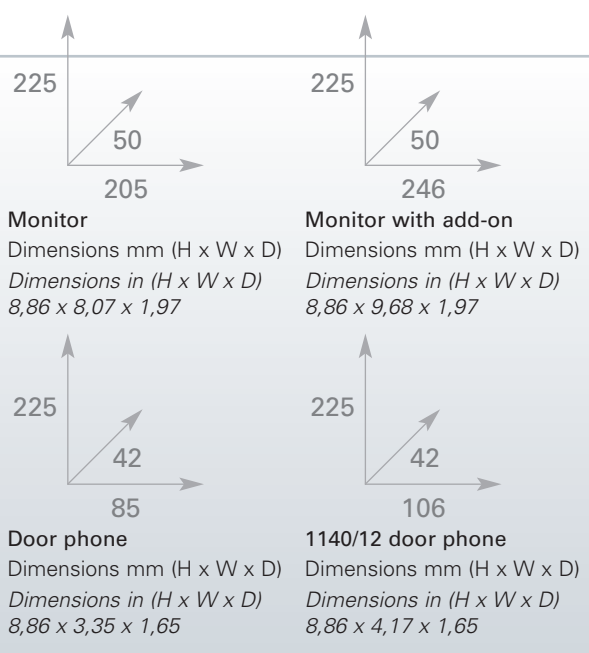

SIGNO

- **High gloss finish (white version)**
- **Total flat minimum dimensions**
- **Versatile: b/w and colour versions, audio versions**
- **Three different colours: white, anthracite and platinum**
- **Integrated hearing aid setup**

The Signo black and white or colour video door phone is the ideal combination of quality and convenience: the LCD display 4" in size (colour version) or 4.5" (black and white).

The Signo video door phone manages electronic calls through a dedicated speaker positioned under the microphone and is compatible with all the main Urmet video door phone systems.

* For 50 and 60 Hz systems.

VIDEO DOOR PHONE WITH 2VOICE SYSTEM BRACKET

Code	Dimensions (H x W x D) mm	Colour	Version
1740/713 new	225 x 205 x 50	White	B/W
1740/753 new	225 x 205 x 50	White	

SYSTEM BRACKETS

Colour. Yes.

DOOR PHONES FOR SYSTEMS

Code	Dimensions (H x W x D) mm	2Voice	IPvoice	Bibus VOP	4+n	Features
 1140/1	225 x 85 x 42	-	-	-	●	Door phone set up with three supplementary buttons, of which one is already available. White.
 1140/41	225 x 85 x 42	-	-	-	●	Door phone with three supplementary buttons. Anthracite.
 1140/42	225 x 85 x 42	-	-	-	●	Door phone with three supplementary buttons. Platinum.
 1140/12	225 x 106 x 42	-	-	-	●	Door phone with 10 supplementary buttons for intercom calls. White.
1139/2	225 x 85 x 42	-	●	-	-	Provided with three supplementary buttons.
1172/50	225 x 85 x 42	-	-	●	-	Door phone with two supplementary buttons for calling the switchboard and switching on staircase lights. White.
1172/55	225 x 85 x 42	-	-	●	-	Door phone with three supplementary buttons, call adjustment, floor call, 6 selectable ring tones and LEDs for indicating door open conditions. White.
1183/2 new	225 x 85 x 42	●	-	-	-	Provided with door opener button and three supplementary buttons.