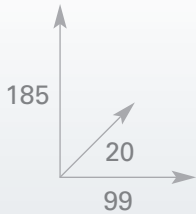

MIKRA **new**

Dimensions mm (H x W x D)

Dimensions in (H x W x D)

7,28 x 3,90 x 0,79

9 mm (0,35 in)

protrusion from wall

Semi pinhole
or wide angle
CCD colour camera

IK 07 shock resistance

Name tag colour
can be customised
using coloured cover
(blue and green)

KITS

mikra

- ZAMA
- IP 44 Degree
- Colour and B/W camera
- Ready for managing two calls
- Wall installation: can be flush-mounted with kit 1122/60
- Dimensions (H x W x D): 185 x 99 x 20 mm
- White LED backlighting (can be customised)
- IK 07 shock resistance