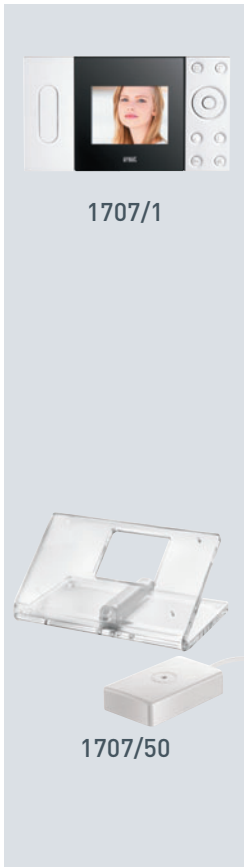

VIDEO DOOR PHONE

1707/1 Imago colour video door phone (50-60 Hz.)

SYSTEM BRACKETS

Code	IPvoice	Digivoice	Coax
1707/95	•	-	-
1707/94	-	•	-
1707/90	-	-	•

ACCESSORIES FOR IMAGO VIDEO DOOR PHONE

1707/50 Table-top kit for door phones, white
Provided with socket and 1.5 m long wire without bracket.

1707/60 Embedding box with frame for Imago video doorphone
Dimensions: embedding box (W x H x D) 237 x 147 x 48 mm, frame (W x H) 250 x 154 mm.

Colour.