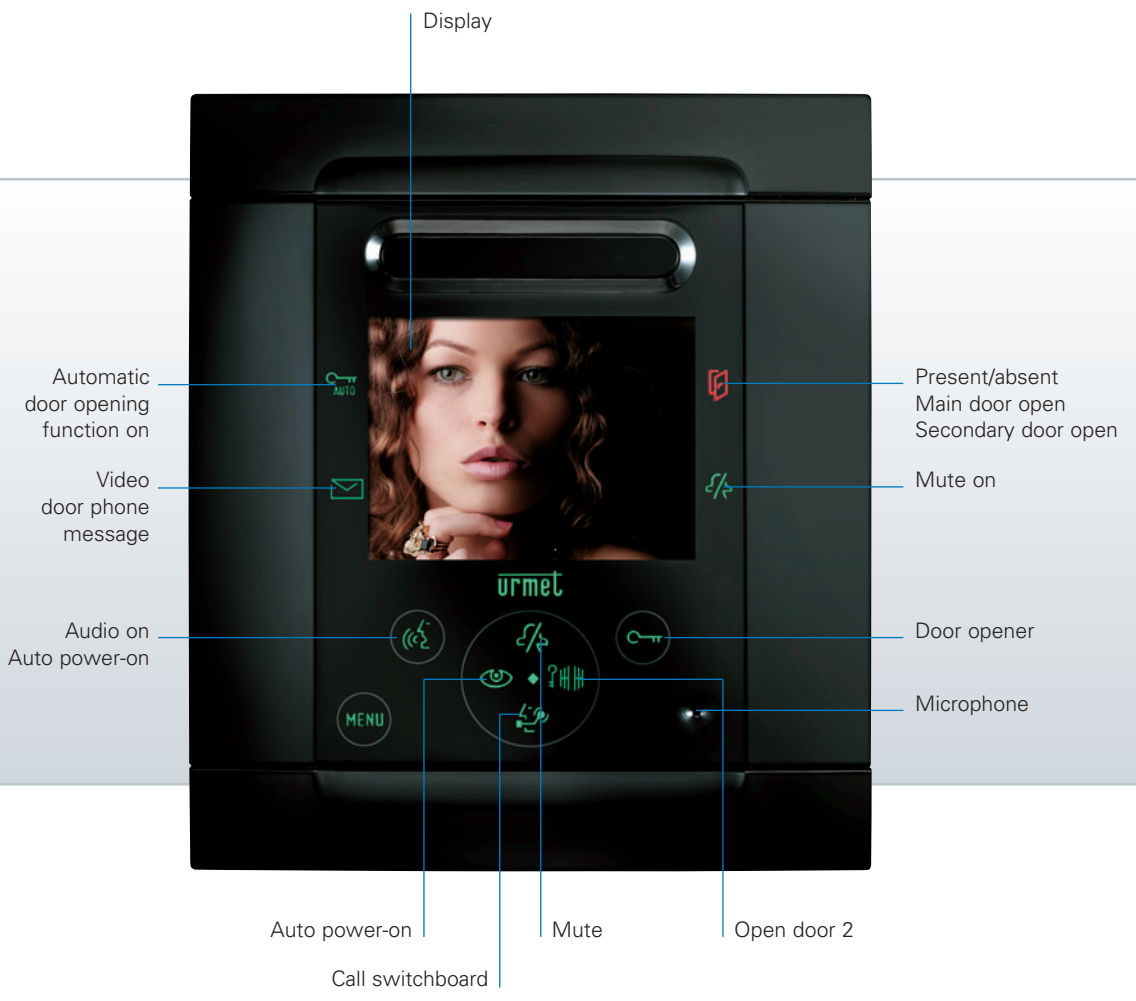

170
54
148
Dimensions mm (H x W x D)
Dimensions in (H x W x D)
6,69 x 5,83 x 2,12
9 mm (0,35 in)
protrusion from wall

folio