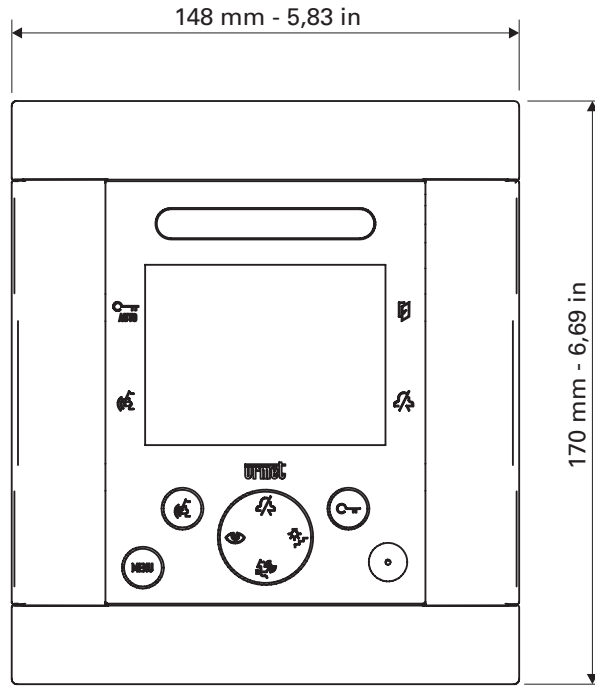

DIMENSIONS

MODO VIDEO DOOR PHONE

COLOUR VIDEO DOOR PHONE

AIKO VIDEO DOOR PHONE

FOLIO HANDSFREE VIDEO DOOR PHONE

Installation
on plasterboard wall

Embedding
box

DIMENSIONS

IMAGO HANDSFREE VIDEO DOOR PHONE

SIGNO VIDEO DOOR PHONE AND DOOR PHONE COLOUR AND B/W VIDEO DOOR PHONE

DOOR PHONE

UTOPIA VIDEO DOOR PHONE HANDSET VERSION

UTOPIA VIDEO DOOR PHONE HANDSFREE VERSION

Embedding box