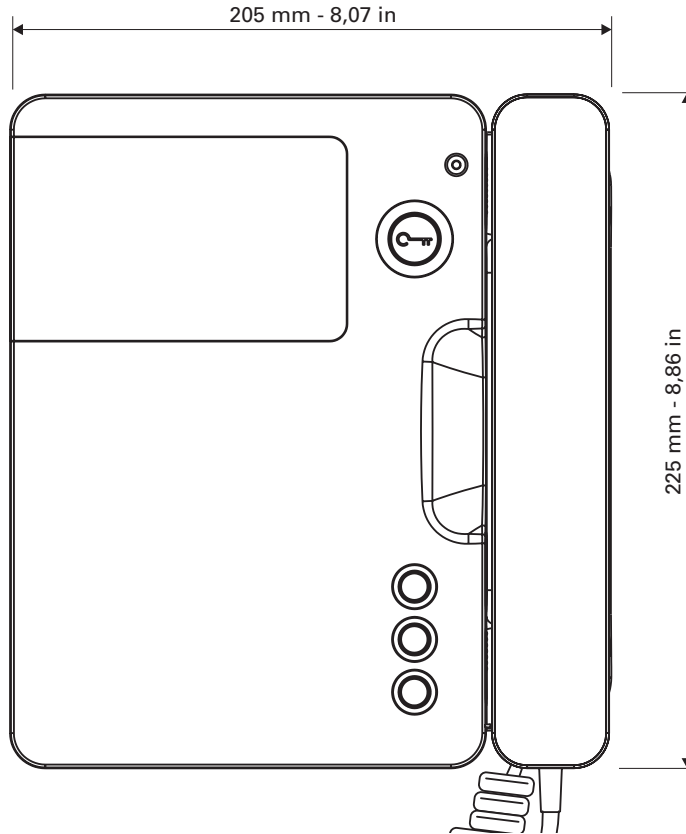

DIMENSIONS

MODO VIDEO DOOR PHONE

COLOUR VIDEO DOOR PHONE

AIKO VIDEO DOOR PHONE

FOLIO HANDSFREE VIDEO DOOR PHONE

Installation
on plasterboard wall

Embedding
box

DIMENSIONS

IMAGO HANDSFREE VIDEO DOOR PHONE

SIGNO VIDEO DOOR PHONE AND DOOR PHONE COLOUR AND B/W VIDEO DOOR PHONE

DOOR PHONE

UTOPIA VIDEO DOOR PHONE HANDSET VERSION

UTOPIA VIDEO DOOR PHONE HANDSFREE VERSION

Embedding box