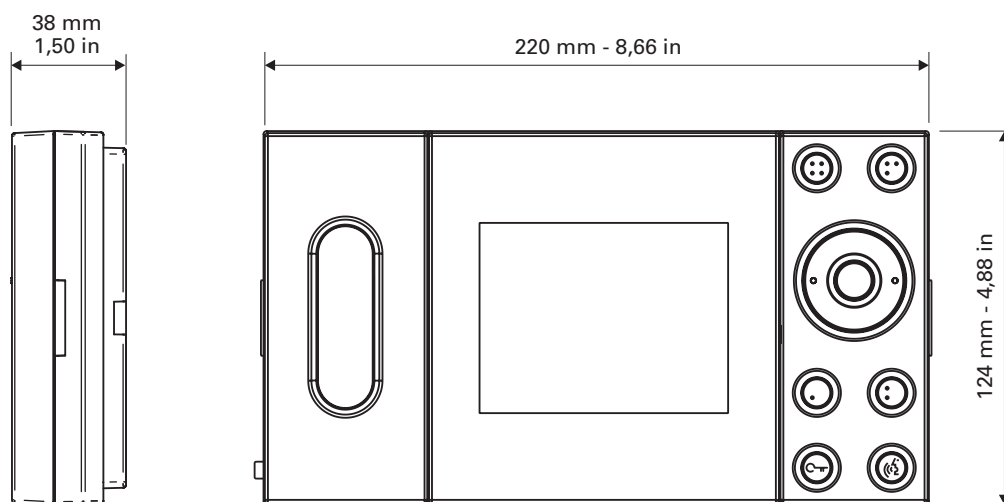

DIMENSIONS

IMAGO HANDSFREE VIDEO DOOR PHONE