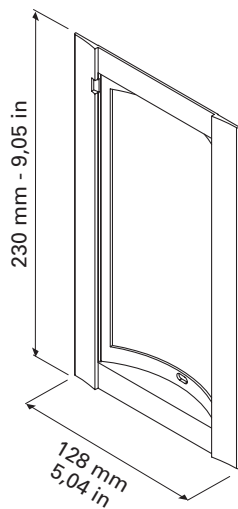

DIMENSIONS

MODO VIDEO DOOR PHONE

COLOUR VIDEO DOOR PHONE

AIKO VIDEO DOOR PHONE

FOLIO HANDSFREE VIDEO DOOR PHONE

Installation
on plasterboard wall

Embedding
box

DIMENSIONS

Frame

Bracket

ARCO VIDEO DOOR PHONE

ATLANTICO DOOR PHONE

MOD. 1130 DOOR PHONE

DUO HANDSFREE DOOR PHONE

Frame