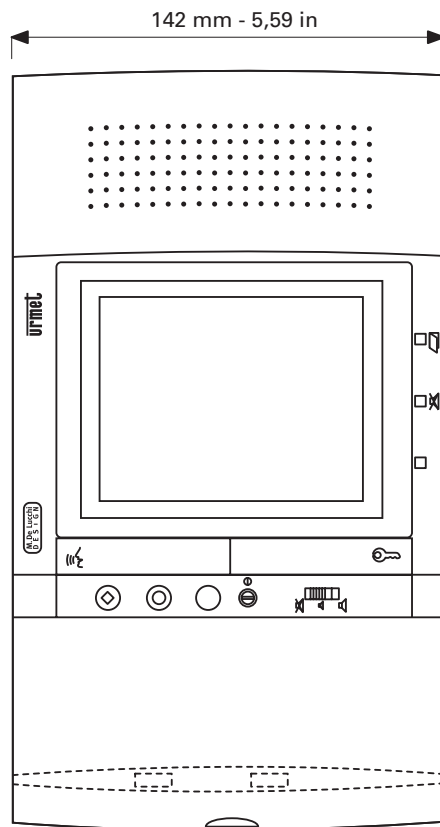

DIMENSIONS

MODO VIDEO DOOR PHONE

COLOUR VIDEO DOOR PHONE

AIKO VIDEO DOOR PHONE

FOLIO HANDSFREE VIDEO DOOR PHONE

Installation
on plasterboard wall

Embedding
box

DIMENSIONS

IMAGO HANDSFREE VIDEO DOOR PHONE

SIGNO VIDEO DOOR PHONE AND DOOR PHONE COLOUR AND B/W VIDEO DOOR PHONE

DOOR PHONE

UTOPIA VIDEO DOOR PHONE HANDSET VERSION

UTOPIA VIDEO DOOR PHONE HANDSFREE VERSION

Embedding box