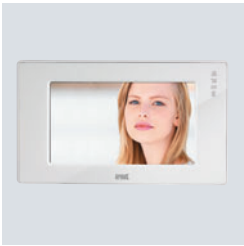

DIMENSIONS

MODO VIDEO DOOR PHONE

COLOUR VIDEO DOOR PHONE

AIKO VIDEO DOOR PHONE

FOLIO HANDSFREE VIDEO DOOR PHONE

Installation
on plasterboard wall

Embedding
box

DIMENSIONS

IMAGO HANDSFREE VIDEO DOOR PHONE

SIGNO VIDEO DOOR PHONE AND DOOR PHONE COLOUR AND B/W VIDEO DOOR PHONE

DOOR PHONE

UTOPIA VIDEO DOOR PHONE HANDSET VERSION

UTOPIA VIDEO DOOR PHONE HANDSFREE VERSION

Embedding box

Frame

Bracket

ARCO VIDEO DOOR PHONE

ATLANTICO DOOR PHONE

MOD. 1130 DOOR PHONE

DUO HANDSFREE DOOR PHONE

Frame