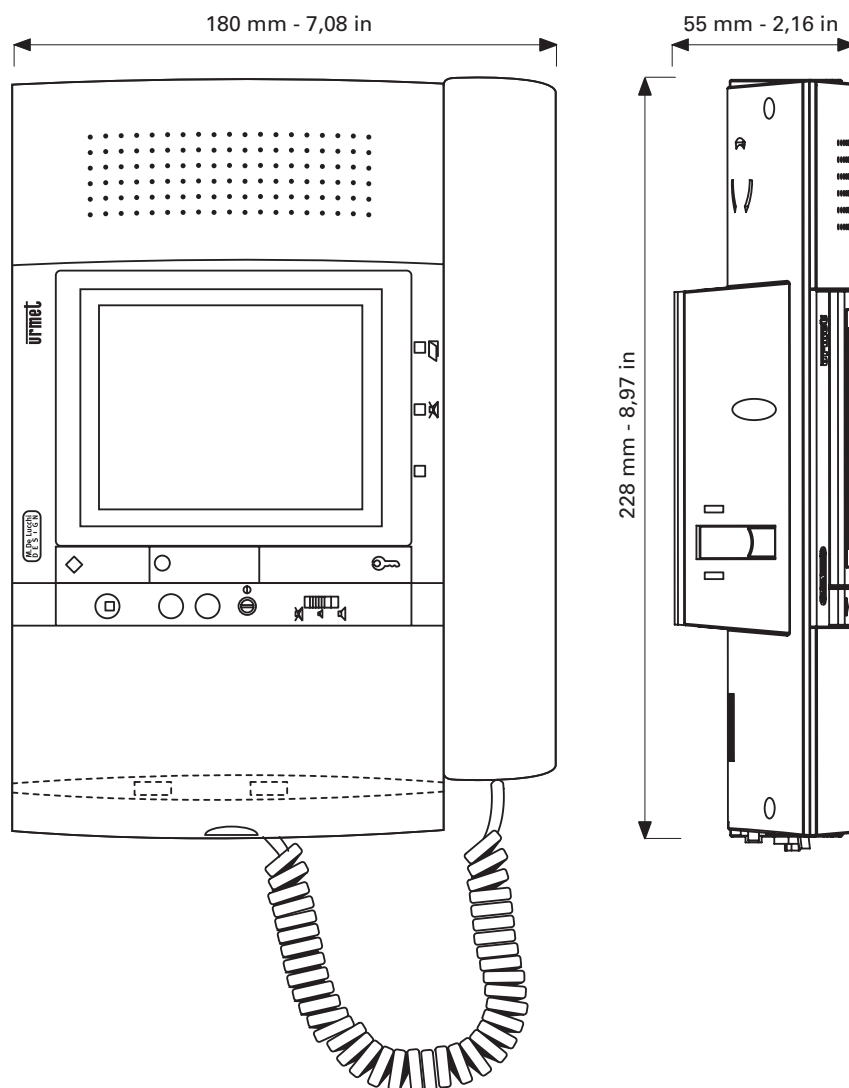

IMAGO HANDSFREE VIDEO DOOR PHONE

SIGNO VIDEO DOOR PHONE AND DOOR PHONE COLOUR AND B/W VIDEO DOOR PHONE

DOOR PHONE

UTOPIA VIDEO DOOR PHONE HANDSET VERSION

UTOPIA VIDEO DOOR PHONE HANDSFREE VERSION

Embedding box