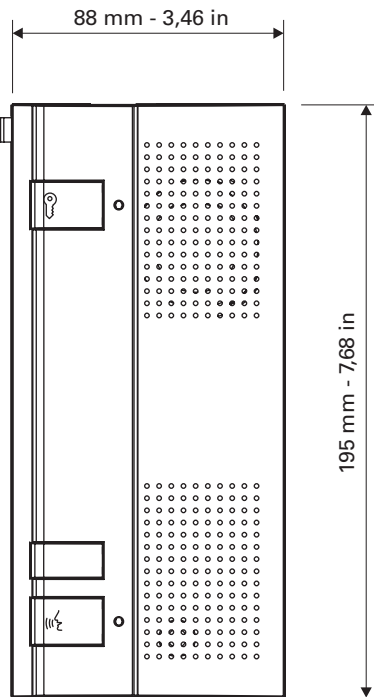

DIMENSIONS

MODO VIDEO DOOR PHONE

COLOUR VIDEO DOOR PHONE

AIKO VIDEO DOOR PHONE

FOLIO HANDSFREE VIDEO DOOR PHONE

Installation
on plasterboard wall

Embedding
box

DIMENSIONS

Frame

Bracket

ARCO VIDEO DOOR PHONE

ATLANTICO DOOR PHONE

MOD. 1130 DOOR PHONE

DUO HANDSFREE DOOR PHONE

Frame