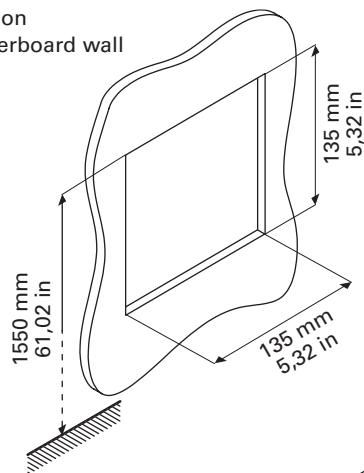

DIMENSIONS

MODO VIDEO DOOR PHONE

COLOUR VIDEO DOOR PHONE

AIKO VIDEO DOOR PHONE

FOLIO HANDSFREE VIDEO DOOR PHONE

Installation
on plasterboard wall

Embedding
box

DIMENSIONS