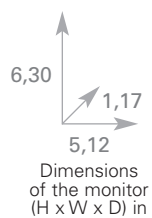

DIMENSIONS

MODO VIDEO DOOR PHONE

COLOUR VIDEO DOOR PHONE

AIKO VIDEO DOOR PHONE

FOLIO HANDSFREE VIDEO DOOR PHONE

Installation
on plasterboard wall

Embedding
box

DIMENSIONS