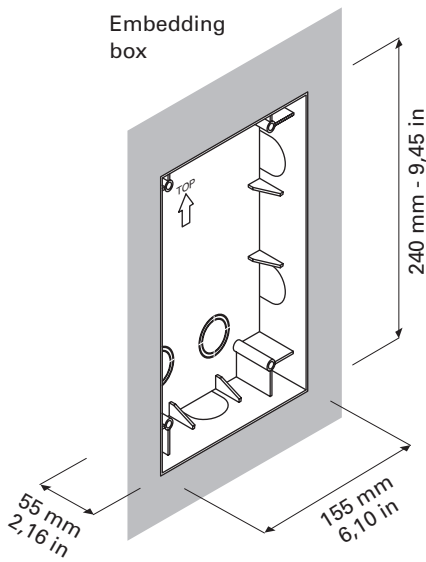

DIMENSIONS

MODO VIDEO DOOR PHONE

COLOUR VIDEO DOOR PHONE

AIKO VIDEO DOOR PHONE

FOLIO HANDSFREE VIDEO DOOR PHONE

Installation
on plasterboard wall

Embedding
box

DIMENSIONS

IMAGO HANDSFREE VIDEO DOOR PHONE

SIGNO VIDEO DOOR PHONE AND DOOR PHONE COLOUR AND B/W VIDEO DOOR PHONE

DOOR PHONE

UTOPIA VIDEO DOOR PHONE HANDSET VERSION

UTOPIA VIDEO DOOR PHONE HANDSFREE VERSION

Embedding box