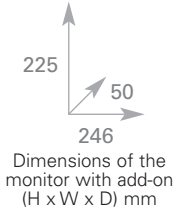

SIGNO VIDEO DOOR PHONE AND DOOR PHONE COLOUR AND B/W VIDEO DOOR PHONE

DOOR PHONE