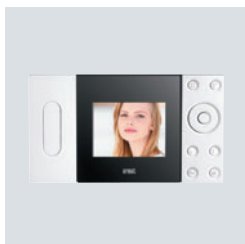

DIMENSIONS

MODO VIDEO DOOR PHONE

COLOUR VIDEO DOOR PHONE

AIKO VIDEO DOOR PHONE

FOLIO HANDSFREE VIDEO DOOR PHONE

Installation
on plasterboard wall

Embedding
box

DIMENSIONS

IMAGO HANDSFREE VIDEO DOOR PHONE

SIGNO VIDEO DOOR PHONE AND DOOR PHONE COLOUR AND B/W VIDEO DOOR PHONE

DOOR PHONE

UTOPIA VIDEO DOOR PHONE HANDSET VERSION

UTOPIA VIDEO DOOR PHONE HANDSFREE VERSION

Embedding box

Frame

Bracket

ARCO VIDEO DOOR PHONE

ATLANTICO DOOR PHONE

MOD. 1130 DOOR PHONE

DUO HANDSFREE DOOR PHONE

Frame