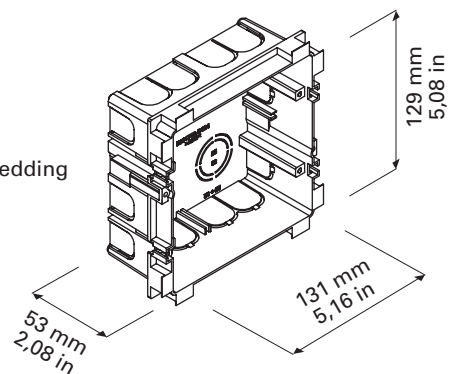

DIMENSIONS

MODO VIDEO DOOR PHONE

COLOUR VIDEO DOOR PHONE

AIKO VIDEO DOOR PHONE

FOLIO HANDSFREE VIDEO DOOR PHONE

Installation
on plasterboard wall

Embedding
box

DIMENSIONS