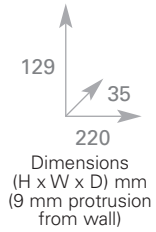

DIMENSIONS

MODO VIDEO DOOR PHONE

COLOUR VIDEO DOOR PHONE

AIKO VIDEO DOOR PHONE

FOLIO HANDSFREE VIDEO DOOR PHONE

Installation
on plasterboard wall

Embedding
box

DIMENSIONS