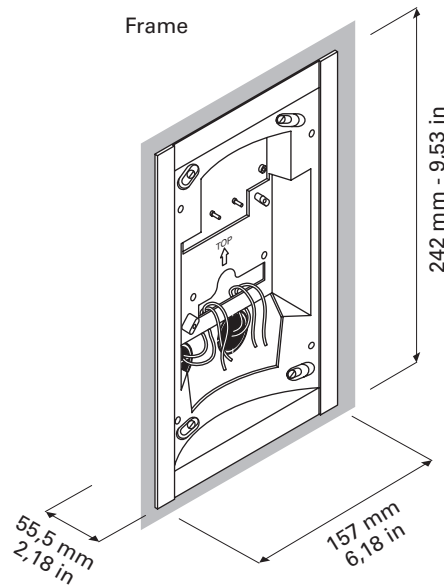

UTOPIA VIDEO DOOR PHONE HANDSFREE VERSION

Frame