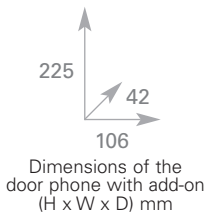

DIMENSIONS

MODO VIDEO DOOR PHONE

COLOUR VIDEO DOOR PHONE

AIKO VIDEO DOOR PHONE

FOLIO HANDSFREE VIDEO DOOR PHONE

Installation
on plasterboard wall

Embedding
box

DIMENSIONS

IMAGO HANDSFREE VIDEO DOOR PHONE

SIGNO VIDEO DOOR PHONE AND DOOR PHONE COLOUR AND B/W VIDEO DOOR PHONE

DOOR PHONE

UTOPIA VIDEO DOOR PHONE HANDSET VERSION

UTOPIA VIDEO DOOR PHONE HANDSFREE VERSION

Embedding box