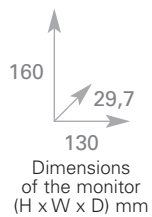

DIMENSIONS

MODO VIDEO DOOR PHONE

COLOUR VIDEO DOOR PHONE

AIKO VIDEO DOOR PHONE

FOLIO HANDSFREE VIDEO DOOR PHONE

Installation
on plasterboard wall

Embedding
box

DIMENSIONS