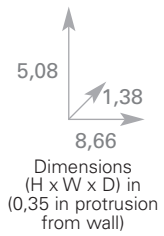

DIMENSIONS

MODO VIDEO DOOR PHONE

COLOUR VIDEO DOOR PHONE

AIKO VIDEO DOOR PHONE

FOLIO HANDSFREE VIDEO DOOR PHONE

Installation
on plasterboard wall

Embedding
box

DIMENSIONS