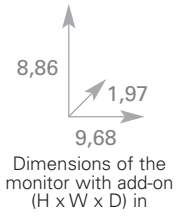

SIGNO VIDEO DOOR PHONE AND DOOR PHONE COLOUR AND B/W VIDEO DOOR PHONE

DOOR PHONE