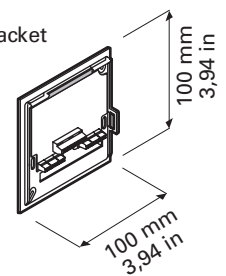

UTOPIA VIDEO DOOR PHONE HANDSFREE VERSION

Bracket