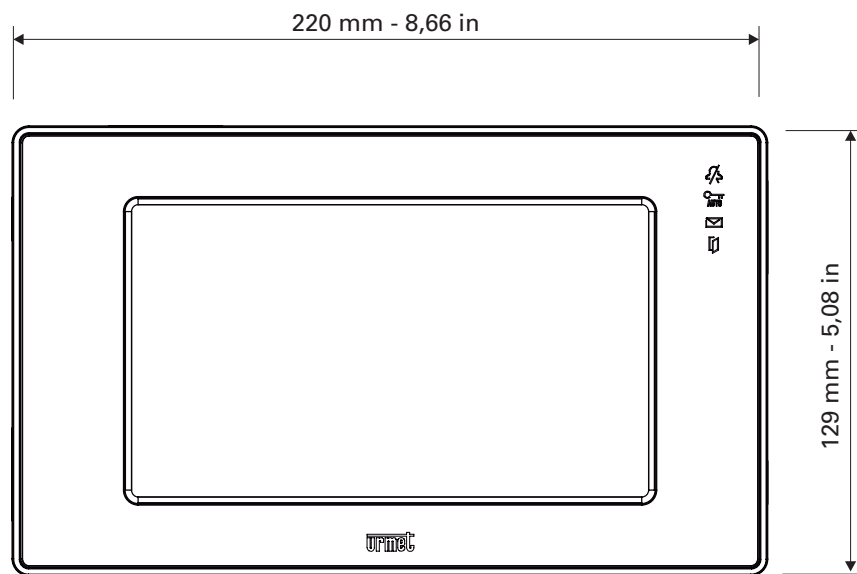

DIMENSIONS

MODO VIDEO DOOR PHONE

COLOUR VIDEO DOOR PHONE

AIKO VIDEO DOOR PHONE

FOLIO HANDSFREE VIDEO DOOR PHONE

Installation
on plasterboard wall

Embedding
box

DIMENSIONS