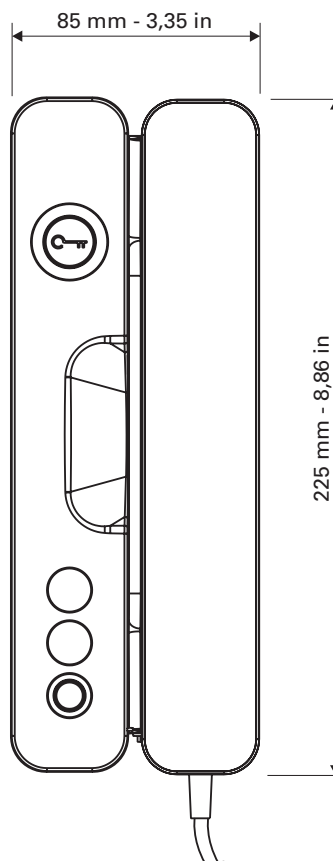

DIMENSIONS

MODO VIDEO DOOR PHONE

COLOUR VIDEO DOOR PHONE

AIKO VIDEO DOOR PHONE

FOLIO HANDSFREE VIDEO DOOR PHONE

Installation
on plasterboard wall

Embedding
box

DIMENSIONS

IMAGO HANDSFREE VIDEO DOOR PHONE

SIGNO VIDEO DOOR PHONE AND DOOR PHONE COLOUR AND B/W VIDEO DOOR PHONE

DOOR PHONE

UTOPIA VIDEO DOOR PHONE HANDSET VERSION

UTOPIA VIDEO DOOR PHONE HANDSFREE VERSION

Embedding box