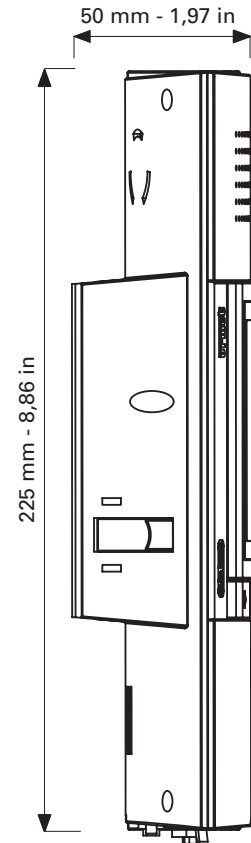

DIMENSIONS

MODO VIDEO DOOR PHONE

COLOUR VIDEO DOOR PHONE

AIKO VIDEO DOOR PHONE

FOLIO HANDSFREE VIDEO DOOR PHONE

Installation
on plasterboard wall

Embedding
box

DIMENSIONS

IMAGO HANDSFREE VIDEO DOOR PHONE

SIGNO VIDEO DOOR PHONE AND DOOR PHONE COLOUR AND B/W VIDEO DOOR PHONE

DOOR PHONE

UTOPIA VIDEO DOOR PHONE HANDSET VERSION

UTOPIA VIDEO DOOR PHONE HANDSFREE VERSION

Embedding box