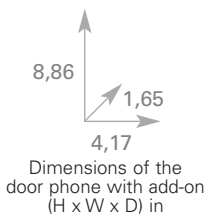

IMAGO HANDSFREE VIDEO DOOR PHONE

SIGNO VIDEO DOOR PHONE AND DOOR PHONE COLOUR AND B/W VIDEO DOOR PHONE

DOOR PHONE

UTOPIA VIDEO DOOR PHONE HANDSET VERSION

UTOPIA VIDEO DOOR PHONE HANDSFREE VERSION

Embedding box