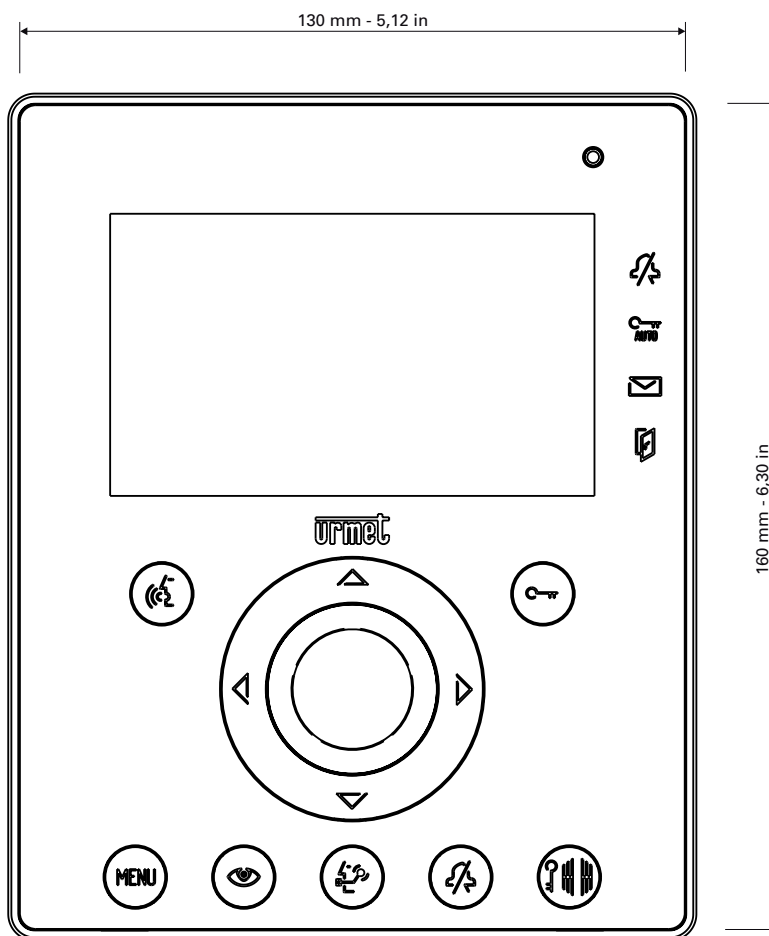

DIMENSIONS

MODO VIDEO DOOR PHONE

COLOUR VIDEO DOOR PHONE

AIKO VIDEO DOOR PHONE

FOLIO HANDSFREE VIDEO DOOR PHONE

Installation
on plasterboard wall

Embedding
box

DIMENSIONS

IMAGO HANDSFREE VIDEO DOOR PHONE

SIGNO VIDEO DOOR PHONE AND DOOR PHONE COLOUR AND B/W VIDEO DOOR PHONE

DOOR PHONE

UTOPIA VIDEO DOOR PHONE HANDSET VERSION

UTOPIA VIDEO DOOR PHONE HANDSFREE VERSION

Embedding box