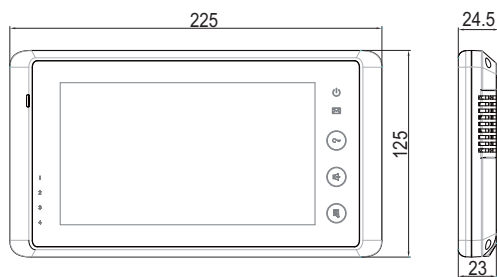

Product Information

DT27 Series 2-Wire Indoor Monitor

DESCRIPTION

2-wire system 7 inch Digital Color TFT Monitor with touch screen

DIMENSION

FEATURES

- ▶ Slim design with touch sensor button;
- ▶ Three color styles of housing for choice;
- ▶ Touch screen operation;
- *1 Text menu or color icons menu(SD card upgrade);
- *1 Inner 128MB flash memory plus extended max.16G SD card external picture recording;
- ▶ 12pcs 8-chord Melodies for choose freely;
- ▶ Compatible with all DT outdoor & Indoor stations ;
- *1 Multi language & Remote controller operation(customized);
- *1 Depends on models

1. Parts and Functions

2. Monitor Mounting

3. Specification

- * Power Supply : DC 24V (supplied by PS4-24V or PS5-24V);
- * Power Consumption: Standby 30mA; Working status 450mA;
- * Display Device: 7" Digital TFT screen with 16:9 rate;
- * Resolution: 800*480 pixels
- * Memory: 128MB inner flash memory, Micro mini SD card;
- * Picture Format: TVS (JPG);
- * Wiring: 2 wires (non-polarity);
- * Monitor Dimension: 125(H)×225(W)×23(D)mm

4. Ordering Information for Monitor

Model No.	Brief Description	Menu style*2
DT27/TD7-W	7 inch digital color TFT screen monitor with touch screen operation& white housing	Text menu
DT27/TD7-B	7 inch digital color TFT screen monitor with touch screen operation & black housing	
DT27SD/TD7-W	7 inch digital color TFT screen monitor with touch screen operation & picture memory & white housing	Color icon (upgraded)
DT27SD/TD7-B	7 inch digital color TFT screen monitor with touch screen operation & picture memory & black housing	

Remark: NTSC, PAL must be specified on monitor with picture memory function;

*2 please refer to appendix part in each product information.

5. Optional Accessories (Not included)

Item	Brief Description	Remark
SD-2	Micro SD card	2G/4G/8G/16G
DB1-W	Desk top bracket in white color	For desktop mounting
DB1-B	Desk top bracket in black color	For desktop mounting