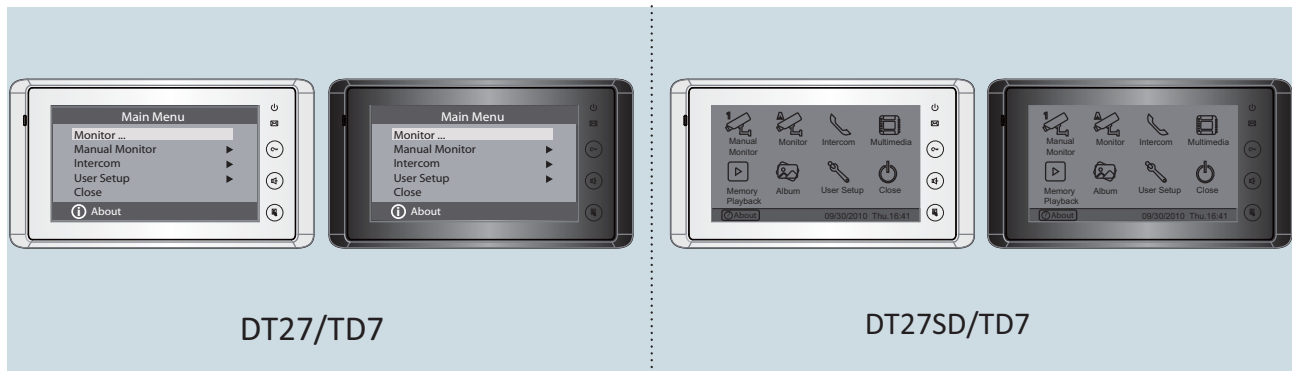

Product Information

DT27 Series 2-Wire Indoor Monitor

DESCRIPTION

2-wire system 7 inch Digital Color TFT Monitor with touch screen

DIMENSION

FEATURES

- ▶ Slim design with touch sensor button;
- ▶ Three color styles of housing for choice;
- ▶ Touch screen operation;
- *1 Text menu or color icons menu(SD card upgrade);
- *1 Inner 128MB flash memory plus extended max.16G SD card external picture recording;
- ▶ 12pcs 8-chord Melodies for choose freely;
- ▶ Compatible with all DT outdoor & Indoor stations ;
- *1 Multi language & Remote controller operation(customized);
- *1 Depends on models

1. Parts and Functions

2. Monitor Mounting

3. Specification

- * Power Supply : DC 24V (supplied by PS4-24V or PS5-24V);
- * Power Consumption: Standby 30mA; Working status 450mA;
- * Display Device: 7" Digital TFT screen with 16:9 rate;
- * Resolution: 800*480 pixels
- * Memory: 128MB inner flash memory, Micro mini SD card;
- * Picture Format: TVS (JPG);
- * Wiring: 2 wires (non-polarity);
- * Monitor Dimension: 125(H)×225(W)×23(D)mm

4. Ordering Information for Monitor

Model No.	Brief Description	Menu style*2
DT27/TD7-W	7 inch digital color TFT screen monitor with touch screen operation& white housing	Text menu
DT27/TD7-B	7 inch digital color TFT screen monitor with touch screen operation & black housing	
DT27SD/TD7-W	7 inch digital color TFT screen monitor with touch screen operation & picture memory & white housing	Color icon (upgraded)
DT27SD/TD7-B	7 inch digital color TFT screen monitor with touch screen operation & picture memory & black housing	

Remark: NTSC, PAL must be specified on monitor with picture memory function;

*2 please refer to appendix part in each product information.

5. Optional Accessories (Not included)

Item	Brief Description	Remark
SD-2	Micro SD card	2G/4G/8G/16G
DB1-W	Desk top bracket in white color	For desktop mounting
DB1-B	Desk top bracket in black color	For desktop mounting