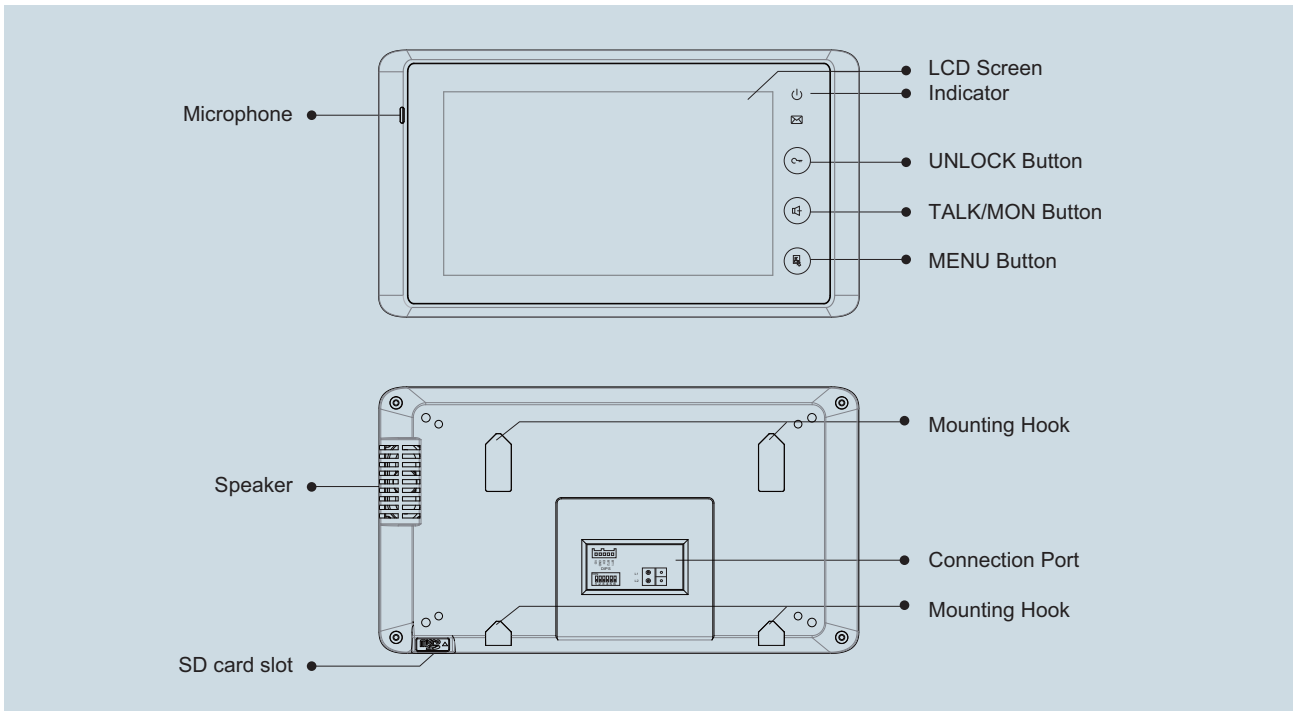

Product Information

DT27 Series 2-Wire Indoor Monitor

DESCRIPTION

2-wire system 7 inch Digital Color TFT Monitor with touch screen

DIMENSION

FEATURES

- ▶ Slim design with touch sensor button;
- ▶ Three color styles of housing for choice;
- ▶ Touch screen operation;
- *1 Text menu or color icons menu(SD card upgrade);
- *1 Inner 128MB flash memory plus extended max.16G SD card external picture recording;
- ▶ 12pcs 8-chord Melodies for choose freely;
- ▶ Compatible with all DT outdoor & Indoor stations ;
- *1 Multi language & Remote controller operation(customized);
- *1 Depends on models

1. Parts and Functions

2. Monitor Mounting

3. Specification

- * Power Supply : DC 24V (supplied by PS4-24V or PS5-24V);
- * Power Consumption: Standby 30mA; Working status 450mA;
- * Display Device: 7" Digital TFT screen with 16:9 rate;
- * Resolution: 800*480 pixels
- * Memory: 128MB inner flash memory, Micro mini SD card;
- * Picture Format: TVS (JPG);
- * Wiring: 2 wires (non-polarity);
- * Monitor Dimension: 125(H)×225(W)×23(D)mm

4. Ordering Information for Monitor

Model No.	Brief Description	Menu style*2
DT27/TD7-W	7 inch digital color TFT screen monitor with touch screen operation& white housing	Text menu
DT27/TD7-B	7 inch digital color TFT screen monitor with touch screen operation & black housing	
DT27SD/TD7-W	7 inch digital color TFT screen monitor with touch screen operation & picture memory & white housing	Color icon (upgraded)
DT27SD/TD7-B	7 inch digital color TFT screen monitor with touch screen operation & picture memory & black housing	

Remark: NTSC, PAL must be specified on monitor with picture memory function;

*2 please refer to appendix part in each product information.

5. Optional Accessories (Not included)

Item	Brief Description	Remark
SD-2	Micro SD card	2G/4G/8G/16G
DB1-W	Desk top bracket in white color	For desktop mounting
DB1-B	Desk top bracket in black color	For desktop mounting