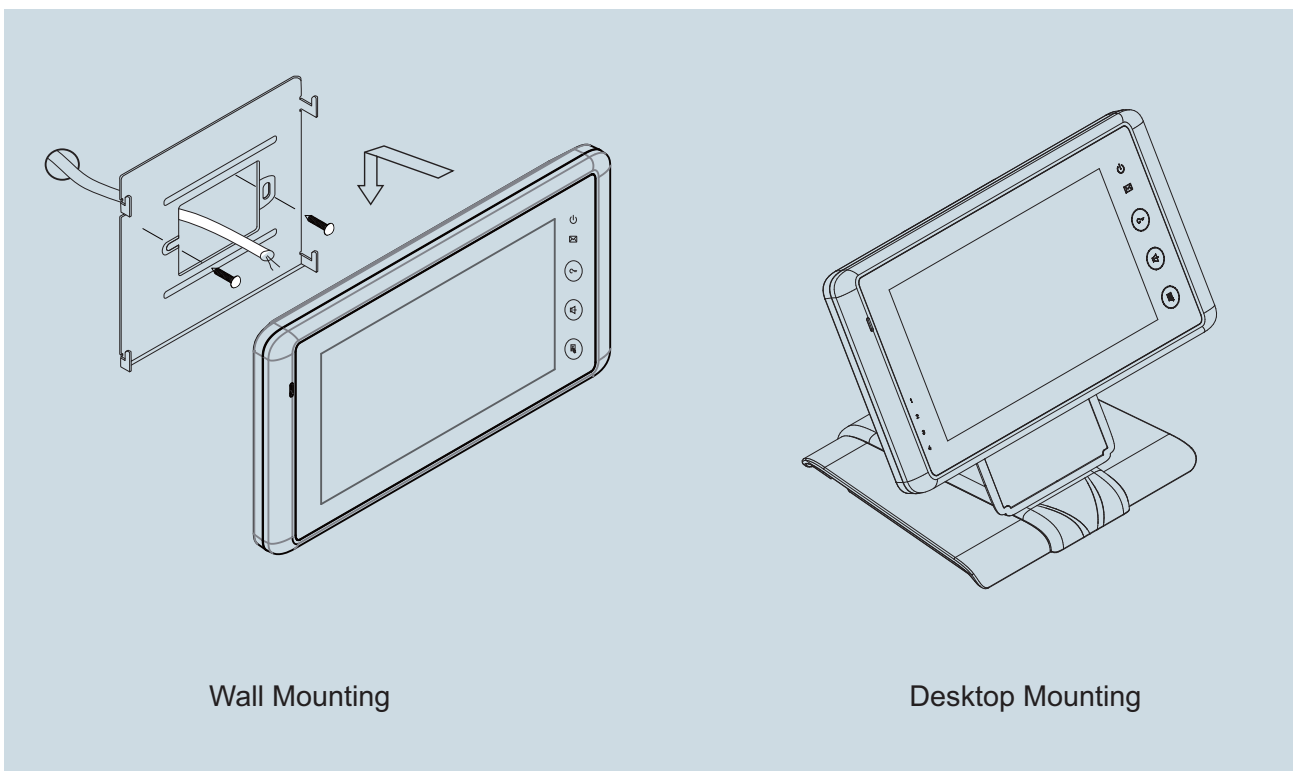

Product Information

DT27 Series 2-Wire Indoor Monitor

DESCRIPTION

2-wire system 7 inch Digital Color TFT Monitor with touch screen

DIMENSION

FEATURES

- ▶ Slim design with touch sensor button;
- ▶ Three color styles of housing for choice;
- ▶ Touch screen operation;
- *1 Text menu or color icons menu(SD card upgrade);
- *1 Inner 128MB flash memory plus extended max.16G SD card external picture recording;
- ▶ 12pcs 8-chord Melodies for choose freely;
- ▶ Compatible with all DT outdoor & Indoor stations ;
- *1 Multi language & Remote controller operation(customized);
- *1 Depends on models

1. Parts and Functions

2. Monitor Mounting

3. Specification

- * Power Supply : DC 24V (supplied by PS4-24V or PS5-24V);
- * Power Consumption: Standby 30mA; Working status 450mA;
- * Display Device: 7" Digital TFT screen with 16:9 rate;
- * Resolution: 800*480 pixels
- * Memory: 128MB inner flash memory, Micro mini SD card;
- * Picture Format: TVS (JPG);
- * Wiring: 2 wires (non-polarity);
- * Monitor Dimension: 125(H)×225(W)×23(D)mm

Remark: NTSC, PAL must be specified on monitor with picture memory function;

*2 please refer to appendix part in each product information.

5. Optional Accessories (Not included)

Item	Brief Description	Remark
SD-2	Micro SD card	2G/4G/8G/16G
DB1-W	Desk top bracket in white color	For desktop mounting
DB1-B	Desk top bracket in black color	For desktop mounting